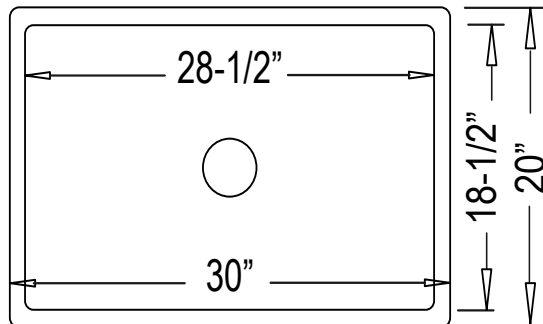

Dimensions

Outer: 30" x 20" x 10"

Inner: 28-1/2" x 18-1/2" x 7"

Model - "Tradition"	Description	Colors / Finishes
CH-1110	Farmhouse Kitchen Sink	White

Included Components

- Cut-out template

Available Colors

White

Optional Accessories

- Pop-Up Drain
- Mounting Clips

Product Specification

The apron farmhouse kitchen sink shall be 30" in width and 20-1/2" in length, with an overall depth of 10" and an inner bowl depth of 7". Sink shall be a single compartment with rectangular bowl, composed of Vitreous China.

Sink shall be Chinashell Model CH-1110, "Tradition".

CH-1110 - "Tradition"

TECHNICAL INFORMATION

Fixture*	
Basin Area	28-1/2" x 18-1/2"
Water Depth	7"
Drain Hole	3-5/8" D
*Approximate measurements for comparison only.	

Product Image - Smooth Side

Product Image - Notched Side

Front View

Top View

Product Diagram