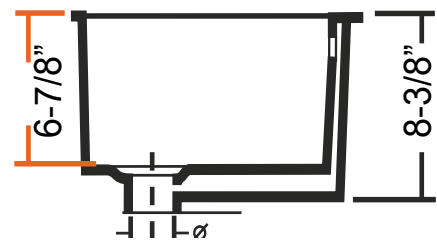

Specification Sheet

CH-48x - "Trench"

Undercounter Vanity

Features

- Genuine Vitreous China
- Undercounter
- Single Compartment
- Rectangular Shaped Bowl

Dimensions

Outer: 20-7/8" x 14-5/8" x 8-3/8"
 Inner: 18-1/8" x 12-3/8" x 6-7/8"

- Pop-Up Drain
- Mounting Clips

Codes / Standards Applicable

Specified model meets or exceeds the following:

Product Specification

The undercounter vanity sink shall be 20-7/8" in length and 14-5/8" in width, with an overall depth of 8-3/8" and an inner bowl depth of 6-7/8". Sink shall be a single compartment with oval bowl, composed of Vitreous China. Sink shall be Chinashell Models CH-483, CH-485 and CH-490, "Trench".

CH-48x - "Trench"

TECHNICAL INFORMATION

Fixture*	
Basin Area	18-1/8" x 12-3/8"
Water Depth	6-7/8"
Drain Hole	1 7/8" D
*Approximate measurements for comparison only.	

Product Image

Top View

Side View

Product Diagram