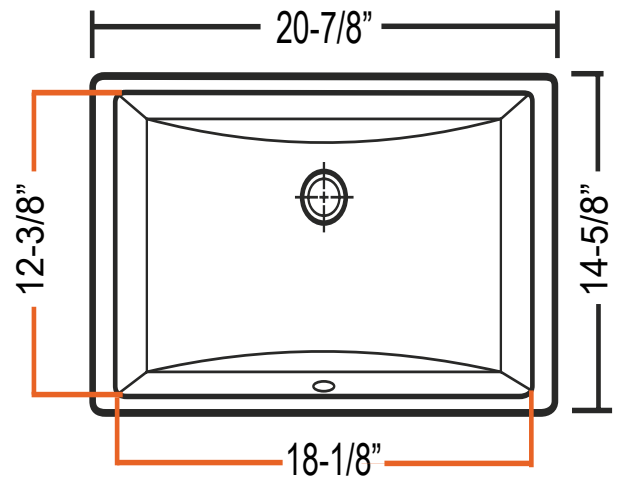

Specification Sheet

CH-48x - "Trench"

Undercounter Vanity

Features

- Genuine Vitreous China
- Undercounter
- Single Compartment
- Rectangular Shaped Bowl

Dimensions

Outer: 20-7/8" x 14-5/8" x 8-3/8"
 Inner: 18-1/8" x 12-3/8" x 6-7/8"

- Pop-Up Drain
- Mounting Clips

Codes / Standards Applicable

Specified model meets or exceeds the following:

Product Specification

The undercounter vanity sink shall be 20-7/8" in length and 14-5/8" in width, with an overall depth of 8-3/8" and an inner bowl depth of 6-7/8". Sink shall be a single compartment with oval bowl, composed of Vitreous China. Sink shall be Chinashell Models CH-483, CH-485 and CH-490, "Trench".

CH-48x - "Trench"

TECHNICAL INFORMATION

Fixture*	
Basin Area	18-1/8" x 12-3/8"
Water Depth	6-7/8"
Drain Hole	1 7/8" D
*Approximate measurements for comparison only.	

Product Image

Top View

Side View

Product Diagram