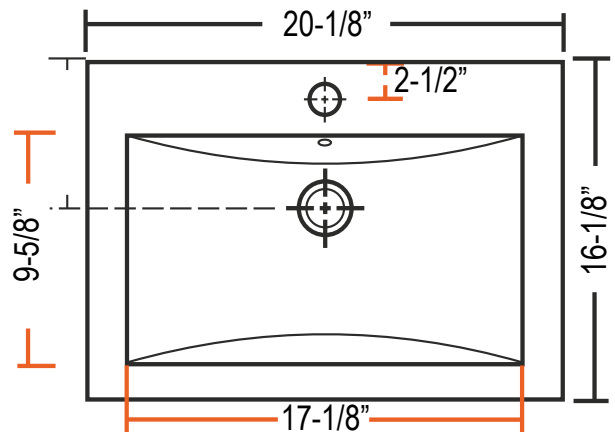

#### Dimensions

Outer: 20-1/8" x 16-1/8" x 6-1/2"

Inner: 17-1/8" x 9-5/8" x 4-3/4"

Model - "Box"	Description	Colors / Finishes
CH-3110	Vessel Vanity Sink	White
CH-3120	Vessel Vanity Sink	Bisque

#### Product Specification

The Vessel sink shall be 20-1/8" in width and 16-1/8" in length, with an overall depth of 6-1/2" and a bowl depth of 4-3/4.

Sink shall be a single compartment with rectangular bowl, composed of Vitrious China.

## TECHNICAL INFORMATION

Fixture*	
Basin Area	17-1/8" x 9-5/8"
Water Depth	4-3/4"
Drain Hole	1 7/8" D

\*Approximate measurements for comparison only.

Product Image

Top View

Side View

Product Diagram