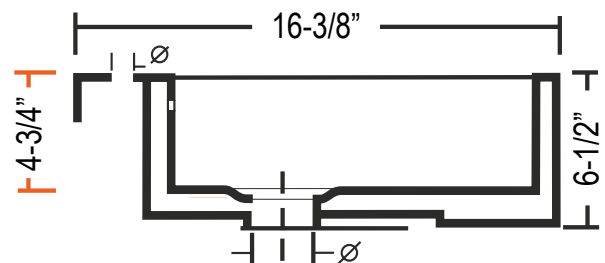

#### Dimensions

Outer: 20-1/8" x 16-1/8" x 6-1/2"

Inner: 17-1/8" x 9-5/8" x 4-3/4"

Model - "Box"	Description	Colors / Finishes
CH-3110	Vessel Vanity Sink	White
CH-3120	Vessel Vanity Sink	Bisque

#### Product Specification

The Vessel sink shall be 20-1/8" in width and 16-1/8" in length, with an overall depth of 6-1/2" and a bowl depth of 4-3/4.

Sink shall be a single compartment with rectangular bowl, composed of Vitrious China.

## TECHNICAL INFORMATION

Fixture*	
Basin Area	17-1/8" x 9-5/8"
Water Depth	4-3/4"
Drain Hole	1 7/8" D

\*Approximate measurements for comparison only.

Product Image

Top View

Side View

Product Diagram