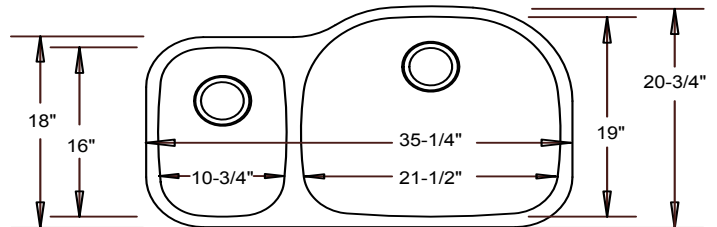

--- Dimensions ---

Outer

35-1/4" x 20-3/4" x 7" / 9"

Inner

10-3/4" x 16" x 7" (Left Bowl)

21-1/2" x 19" x 9" (Right Bowl)

Model	Description	Colors / Finishes
TU-405R "Linden Reverse"	Undercounter Sink	N/A

**Included Components**

- Warnock Hersey Certified

**Product Specification**

This undercounter sink shall be a dual compartment with rounded bowls. It shall be 35-1/4" in length and 20-3/4" in width, with the left bowl having a depth of 7" and the right bowl having a depth of 9". Sink shall be made of 16 gauge stainless steel. Sink shall include installation hardware. Sink shall be Tritan Model TU-405R, "Linden Reverse".

## TECHNICAL INFORMATION

Fixture*	
Basin Area (Left Bowl)	10-3/4" x 16"
Basin Area (Right Bowl)	21-1/2 x 19"
Water Depth (Left Bowl)	7"
Water Depth (Right Bowl)	9"
Drain Hole (Each Bowl)	3-5/8" D
*Approximate measurements for comparison only.	

Product Image

Side View

Top View

Product Diagram