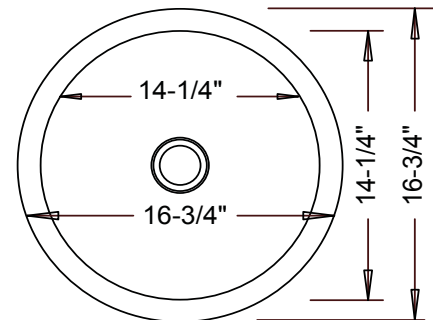

--- Dimensions ---
Outer
16-3/4" Diameter x 6-1/2"
Inner
14-1/4" Diameter x 6-1/2"

Model	Description	Colors / Finishes
TU-012 "Ellison"	Undercounter Sink	N/A

Included Components

- Cut-out template
- Overflow Kit w/Popup Drain

Product Specification

This undercounter sink shall be a single compartment with round bowl. It shall be 16-3/4" in diameter, with a bowl depth of 6-1/2". Sink shall be made of 18 gauge stainless steel. Sink shall include installation hardware, overflow kit, and popup drain. Sink shall be Tritan Model TU-012, "Ellison".

TU-012 - "Ellison"

TECHNICAL INFORMATION

Fixture*	
Basin Area	14-1/4" Diameter
Water Depth	6-1/2"
Drain Hole	3-5/8" D
*Approximate measurements for comparison only.	

Product Image

Side View

Top View

Product Diagram