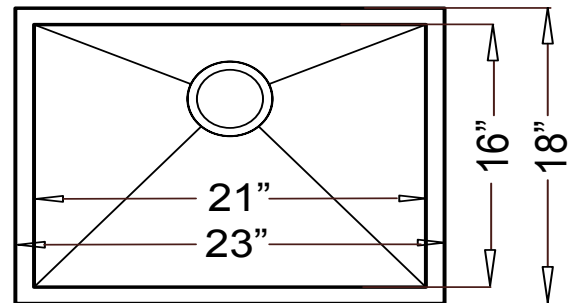

#### Product Specification

This handmade farmhouse sink shall be a single compartment with rectangular bowl, featuring square inside corners. It shall be 23" in length and 18" in width, with a bowl depth of 10". Sink shall be made of 15 gauge stainless steel. Sink shall include installation hardware. Sink shall be Homeplace Model HBS2318, "Alto".

## TECHNICAL INFORMATION

Fixture*	
Basin Area	21" x 16"
Water Depth	10"
Drain Hole	3-5/8" D
*Approximate measurements for comparison only.	

Product Image

Front View

Top View

Product Diagram