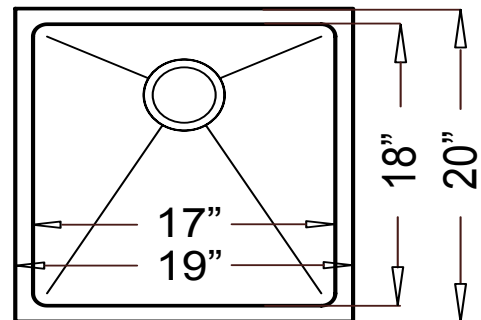

Farmhouse Kitchen

--- Dimensions ---

Outer

19" x 20" x 10"

Inner

17" x 18" x 10"

| Model | Description | Colors / Finishes |
|----------------|-------------------------|-------------------|
| HBB1920 "Rusk" | Handmade Farmhouse Sink | N/A |

- UPC Certified

Product Specification

This handmade farmhouse sink shall be a single compartment with rectangular bowl, featuring square inside corners. It shall be 19" in length and 20" in width, with a bowl depth of 10". Sink shall be made of 15 gauge stainless steel. Sink shall include installation hardware. Sink shall be Homeplace Model HBB1920, "Rusk".

HBB1920 - "Rusk"

TECHNICAL INFORMATION

| Fixture* | |
|--|-----------|
| Basin Area | 17" x 18" |
| Water Depth | 10" |
| Drain Hole | 3-5/8" D |
| *Approximate measurements for comparison only. | |

Product Image

Front View

Top View

Product Diagram